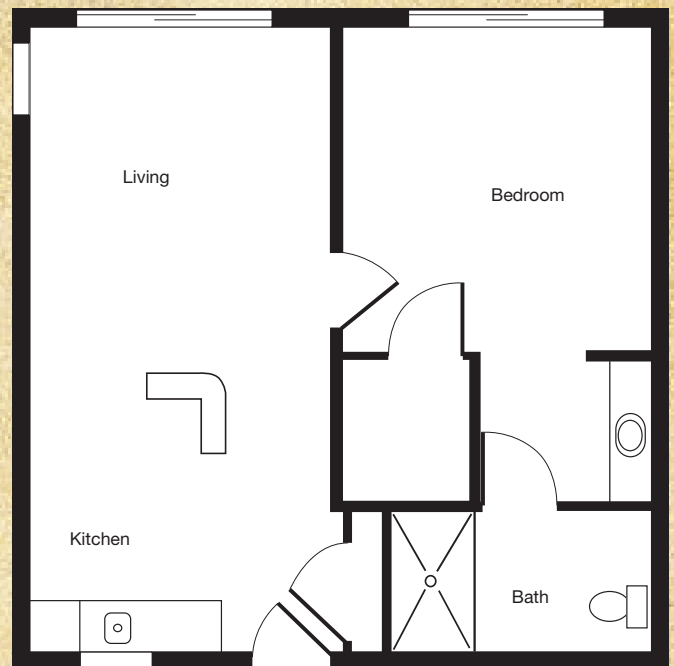

Floor Plans

Residents of The Bridge at Inverrary can choose from a variety of floor plans. Enjoy the cozy convenience of a studio or the spacious elegance of a two bedroom apartment. Each unit is equipped with a kitchenette and private bathroom.

STUDIO

384 sq. ft.

ONE BEDROOM

570 sq. ft.

All measurements are approximate.

THE BRIDGE
AT INVERRARY
A CENTURY PARK COMMUNITY

4291 Rock Island Road
Lauderhill, FL 33319
(954) 315-9686
CenturyPA.com/bridge-inverrary

TWO BEDROOM

768 sq. ft.

All measurements are approximate.

THE BRIDGE
AT INVERRARY
A CENTURY PARK COMMUNITY

4291 Rock Island Road
Lauderhill, FL 33319
(954) 315-9686
CenturyPA.com/bridge-inverrary