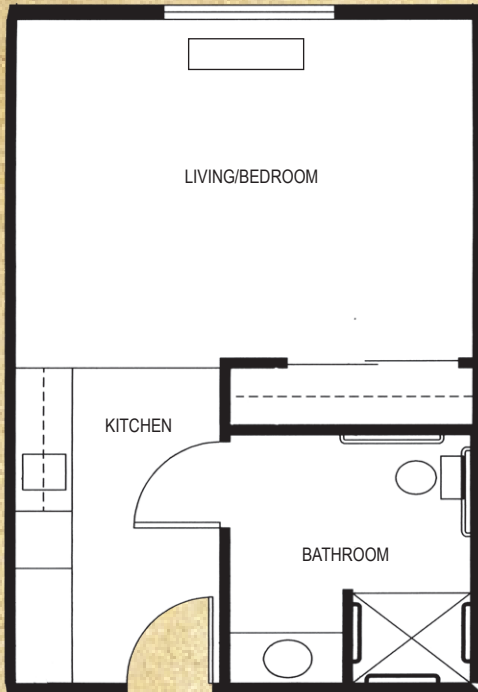

Floor Plans

Residents of The Bridge at Inverrary can choose from a variety of floor plans. Enjoy the cozy convenience of a studio or the spacious elegance of a two bedroom apartment. Each unit is equipped with a kitchenette and private bathroom.

STUDIO

384 sq. ft.

ONE BEDROOM

570 sq. ft.

All measurements are approximate.

THE BRIDGE
AT INVERRARY
A CENTURY PARK COMMUNITY

4291 Rock Island Road
Lauderhill, FL 33319
(954) 315-9686
CenturyPA.com/bridge-inverrary

TWO BEDROOM

768 sq. ft.

All measurements are approximate.

THE BRIDGE
AT INVERRARY
A CENTURY PARK COMMUNITY

4291 Rock Island Road
Lauderhill, FL 33319
(954) 315-9686
CenturyPA.com/bridge-inverrary