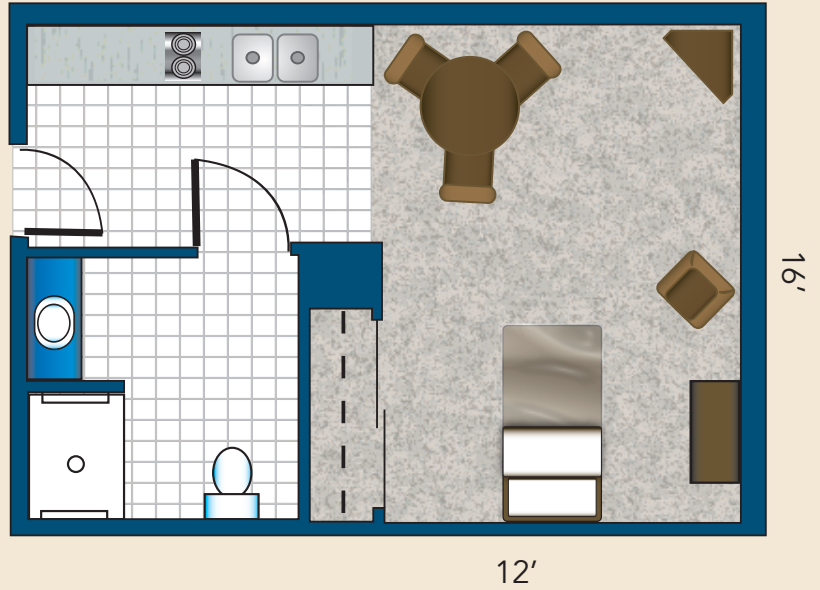

Floor Plans

STUDIO

342 SQ. FEET

STUDIO DELUXE

392 SQ. FEET

**THE BRIDGE
AT OCALA**
A CENTURY PARK COMMUNITY

2800 SW 41st St., Building 200
Ocala, FL 34474
(352) 873-2036
TheBridgatOcala.com

ONE BEDROOM SUITE

576 SQ. FEET

**THE BRIDGE
AT OCALA**

A CENTURY PARK COMMUNITY

2800 SW 41st St., Building 200

Ocala, FL 34474

(352) 873-2036

TheBridgatOcala.com

Floor Plans

ONE BEDROOM
492 SQ. FEET

ONE BEDROOM DELUXE
576 SQ. FEET