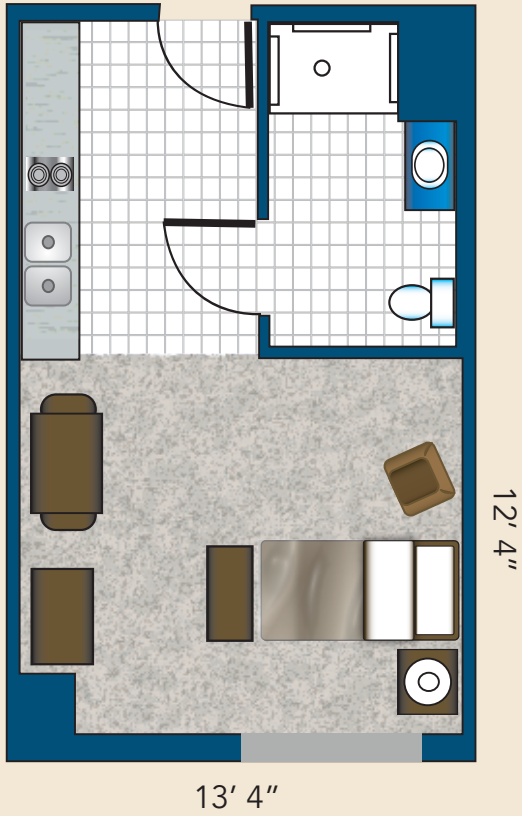

Floor Plans

STUDIO

342 SQ. FEET

STUDIO DELUXE

392 SQ. FEET

**THE BRIDGE
AT OCALA**
A CENTURY PARK COMMUNITY

2800 SW 41st St., Building 200
Ocala, FL 34474
(352) 873-2036
TheBridgatOcala.com

ONE BEDROOM SUITE

576 SQ. FEET

**THE BRIDGE
AT OCALA**

A CENTURY PARK COMMUNITY

2800 SW 41st St., Building 200

Ocala, FL 34474

(352) 873-2036

TheBridgatOcala.com

Floor Plans

ONE BEDROOM
492 SQ. FEET

ONE BEDROOM DELUXE
576 SQ. FEET