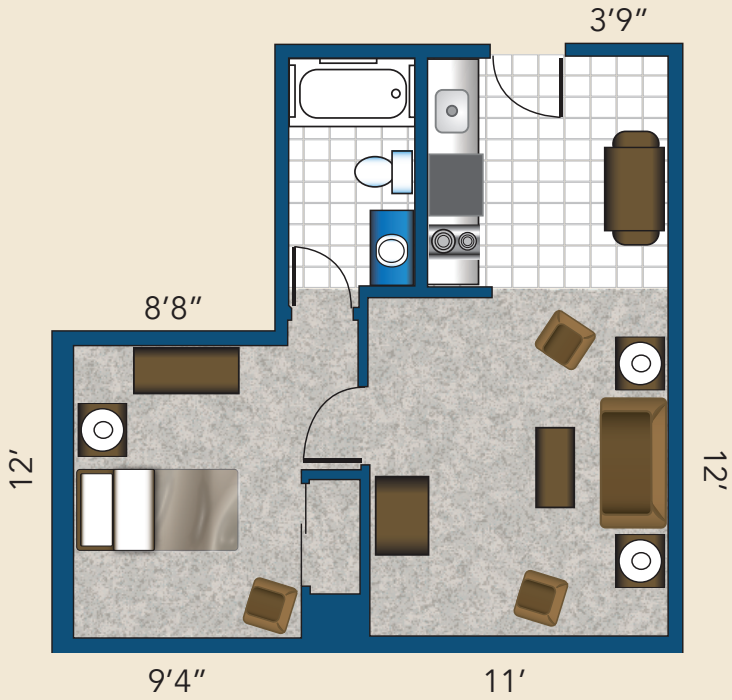

Floor Plans

STUDIO

342 SQ. FEET

STUDIO DELUXE

392 SQ. FEET

**THE BRIDGE
AT OCALA**
A CENTURY PARK COMMUNITY

2800 SW 41st St., Building 200
Ocala, FL 34474
(352) 873-2036
TheBridgatOcala.com

ONE BEDROOM SUITE

576 SQ. FEET

**THE BRIDGE
AT OCALA**

A CENTURY PARK COMMUNITY

2800 SW 41st St., Building 200

Ocala, FL 34474

(352) 873-2036

TheBridgatOcala.com

Floor Plans

ONE BEDROOM
492 SQ. FEET

ONE BEDROOM DELUXE
576 SQ. FEET