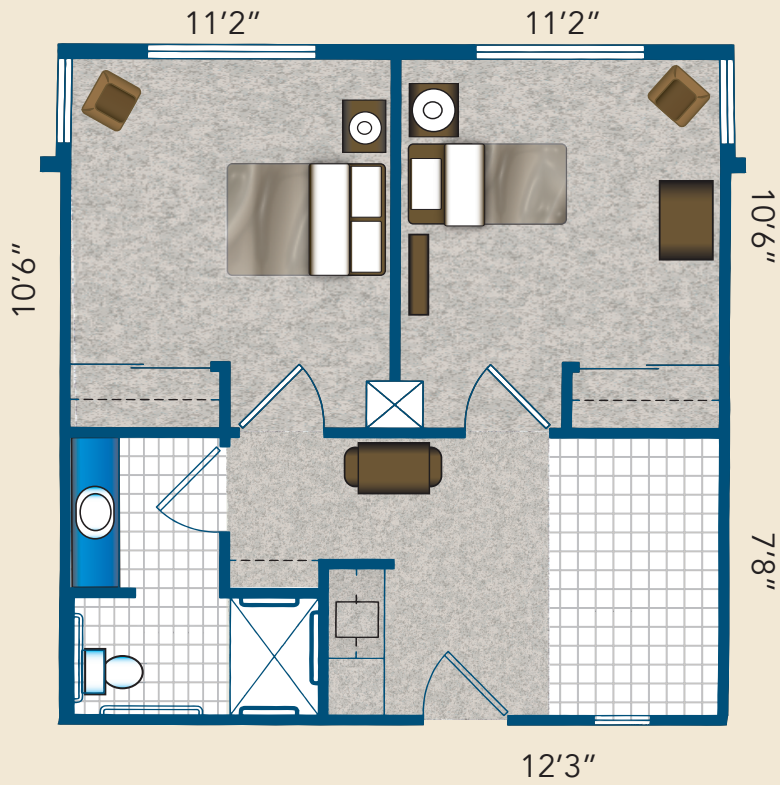

Floor Plans

STUDIO

342 SQ. FEET

STUDIO DELUXE

392 SQ. FEET

**THE BRIDGE
AT OCALA**
A CENTURY PARK COMMUNITY

2800 SW 41st St., Building 200
Ocala, FL 34474
(352) 873-2036
TheBridgatOcala.com

ONE BEDROOM SUITE

576 SQ. FEET

**THE BRIDGE
AT OCALA**

A CENTURY PARK COMMUNITY

2800 SW 41st St., Building 200

Ocala, FL 34474

(352) 873-2036

TheBridgatOcala.com

Floor Plans

ONE BEDROOM
492 SQ. FEET

ONE BEDROOM DELUXE
576 SQ. FEET