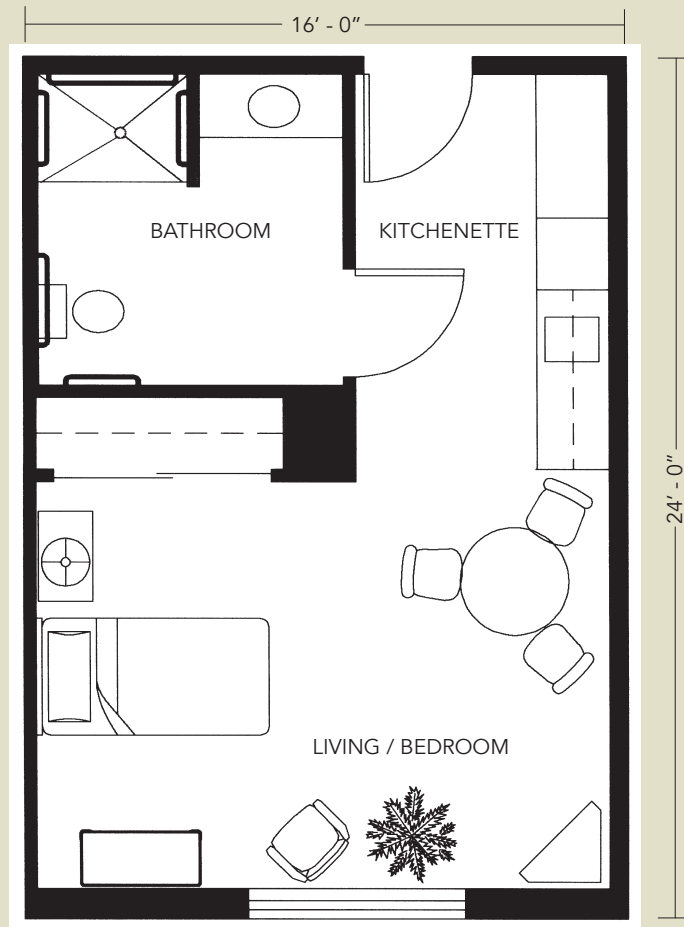

Floor Plans

ALCOVE I

**THE BRIDGE
AT ORLANDO**

A CENTURY PARK COMMUNITY

3201 Rouse Road
Orlando, FL 32817
(407) 384-5858
TheBridgeatOrlando.com
AL License #9958

Floor Plans

ALCOVE II

**THE BRIDGE
AT ORLANDO**

A CENTURY PARK COMMUNITY

3201 Rouse Road
Orlando, FL 32817
(407) 384-5858
TheBridgeatOrlando.com

AL License #9958

Floor Plans

ONE BEDROOM I

**THE BRIDGE
AT ORLANDO**

A CENTURY PARK COMMUNITY

3201 Rouse Road
Orlando, FL 32817
(407) 384-5858
TheBridgeatOrlando.com
AL License #9958

Floor Plans

ONE BEDROOM II

**THE BRIDGE
AT ORLANDO**

A CENTURY PARK COMMUNITY

3201 Rouse Road
Orlando, FL 32817
(407) 384-5858
TheBridgeatOrlando.com
AL License #9958

Floor Plans

ONE BEDROOM III

**THE BRIDGE
AT ORLANDO**