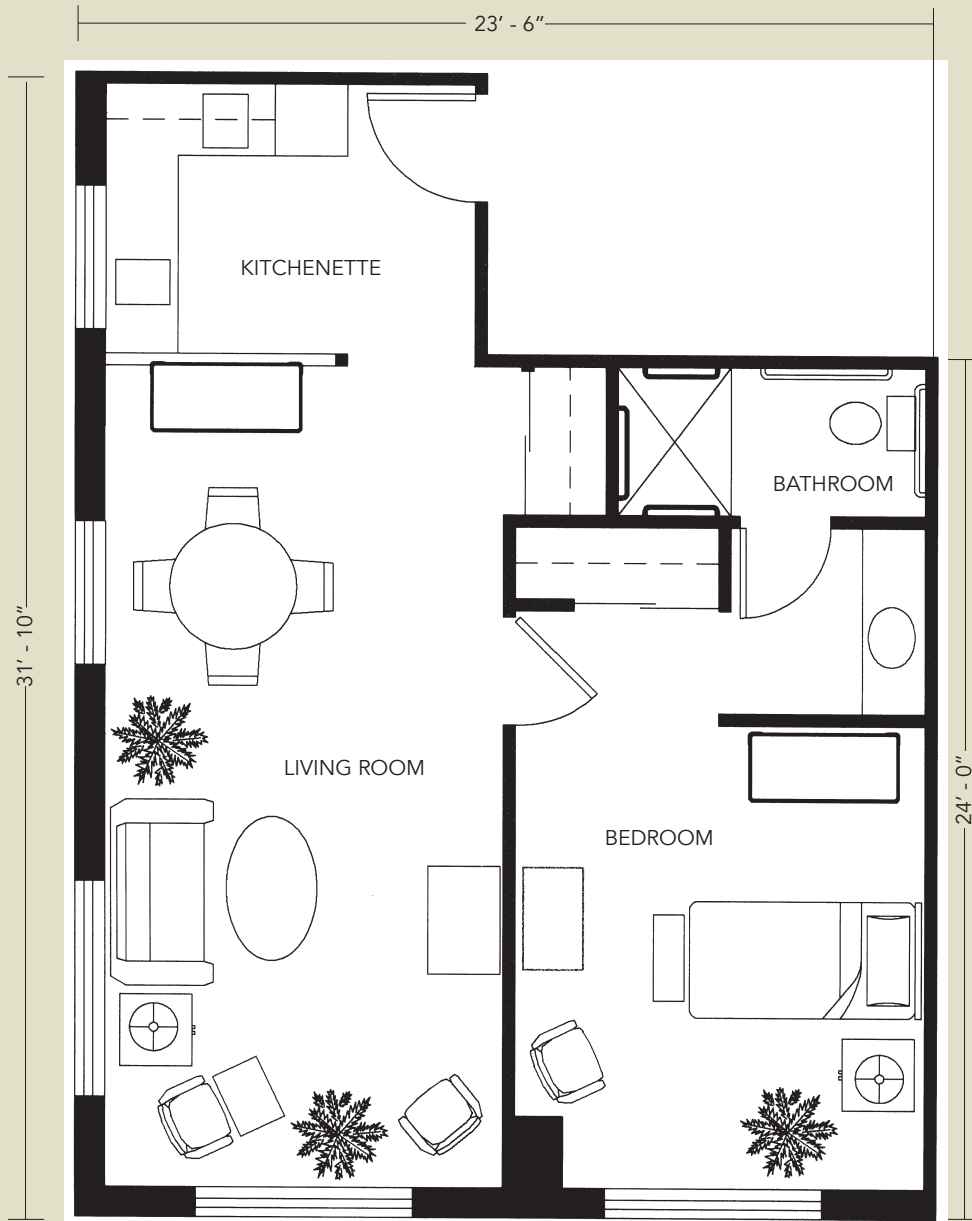

Floor Plans

ONE BEDROOM II

**THE BRIDGE
AT ORLANDO**

A CENTURY PARK COMMUNITY

3201 Rouse Road
Orlando, FL 32817
(407) 384-5858
TheBridgeatOrlando.com
AL License #9958

Floor Plans

ONE BEDROOM III

**THE BRIDGE
AT ORLANDO**