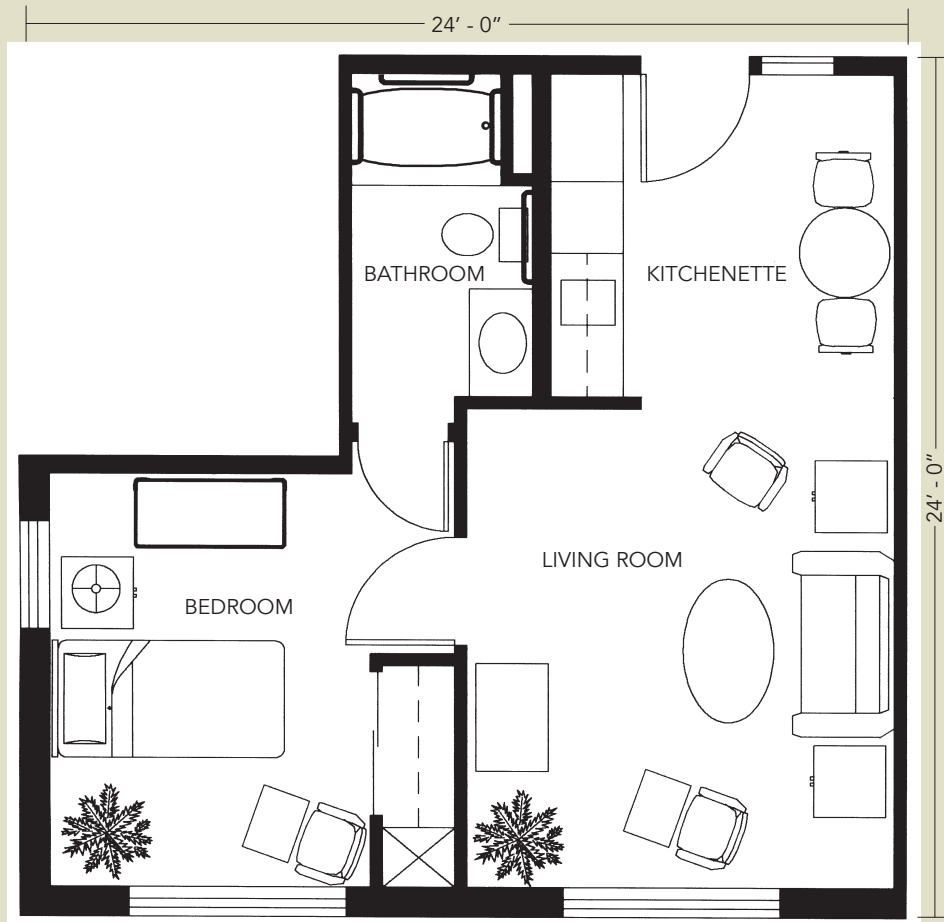

Floor Plans

ALCOVE I

**THE BRIDGE
AT ORLANDO**

A CENTURY PARK COMMUNITY

3201 Rouse Road
Orlando, FL 32817
(407) 384-5858
TheBridgeatOrlando.com
AL License #9958

Floor Plans

ALCOVE II

**THE BRIDGE
AT ORLANDO**

A CENTURY PARK COMMUNITY

3201 Rouse Road
Orlando, FL 32817
(407) 384-5858
TheBridgeatOrlando.com

AL License #9958

Floor Plans

ONE BEDROOM I

**THE BRIDGE
AT ORLANDO**

A CENTURY PARK COMMUNITY

3201 Rouse Road
Orlando, FL 32817
(407) 384-5858
TheBridgeatOrlando.com
AL License #9958

Floor Plans

ONE BEDROOM II

**THE BRIDGE
AT ORLANDO**

A CENTURY PARK COMMUNITY

3201 Rouse Road
Orlando, FL 32817
(407) 384-5858
TheBridgeatOrlando.com
AL License #9958

Floor Plans

ONE BEDROOM III

**THE BRIDGE
AT ORLANDO**