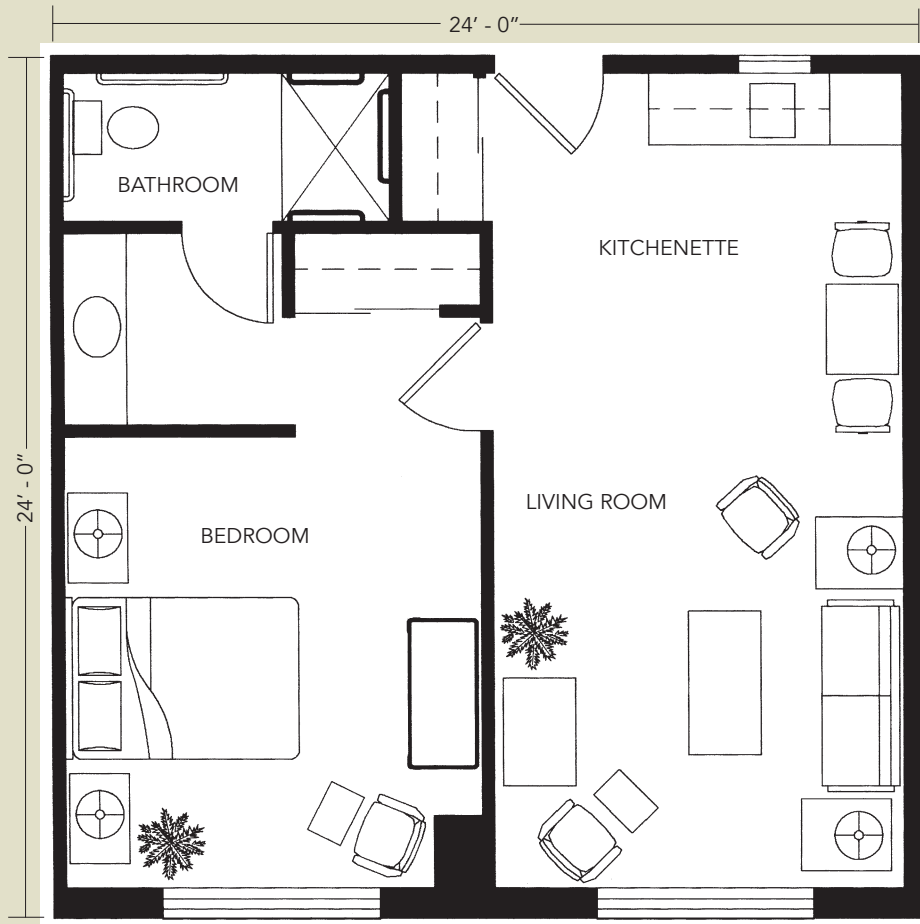

A CENTURY PARK COMMUNITY

3201 Rouse Road
Orlando, FL 32817
(407) 384-5858
TheBridgeatOrlando.com

AL License #9958

Floor Plans

ONE BEDROOM I

**THE BRIDGE
AT ORLANDO**

A CENTURY PARK COMMUNITY

3201 Rouse Road
Orlando, FL 32817
(407) 384-5858
TheBridgeatOrlando.com
AL License #9958

Floor Plans

ONE BEDROOM II

**THE BRIDGE
AT ORLANDO**

A CENTURY PARK COMMUNITY

3201 Rouse Road
Orlando, FL 32817
(407) 384-5858
TheBridgeatOrlando.com
AL License #9958

Floor Plans

ONE BEDROOM III

**THE BRIDGE
AT ORLANDO**