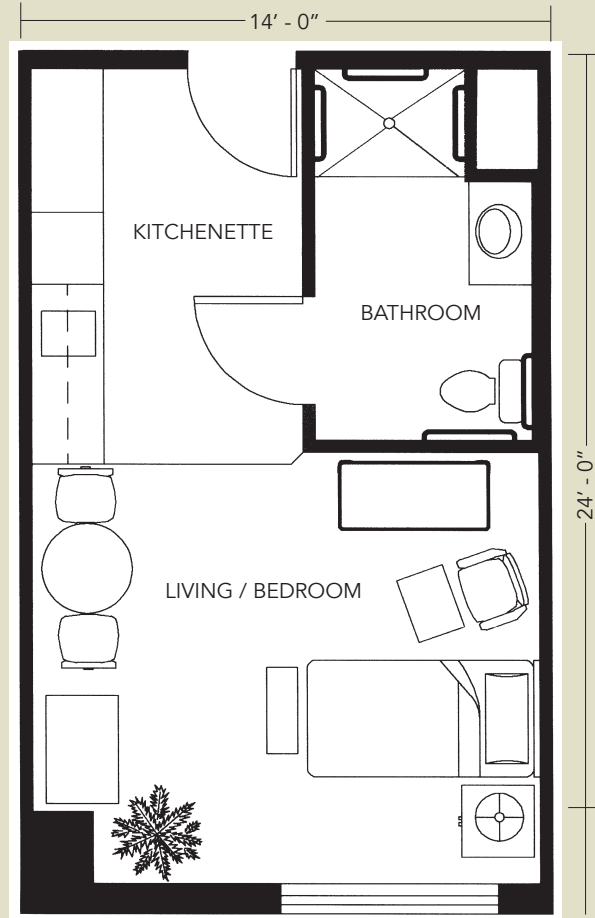

Floor Plans

ALCOVE I

**THE BRIDGE
AT ORLANDO**

A CENTURY PARK COMMUNITY

3201 Rouse Road
Orlando, FL 32817
(407) 384-5858
TheBridgeatOrlando.com
AL License #9958

Floor Plans

ALCOVE II

**THE BRIDGE
AT ORLANDO**

A CENTURY PARK COMMUNITY

3201 Rouse Road
Orlando, FL 32817
(407) 384-5858
TheBridgeatOrlando.com

AL License #9958

Floor Plans

ONE BEDROOM I

**THE BRIDGE
AT ORLANDO**

A CENTURY PARK COMMUNITY

3201 Rouse Road
Orlando, FL 32817
(407) 384-5858
TheBridgeatOrlando.com
AL License #9958

Floor Plans

ONE BEDROOM II

**THE BRIDGE
AT ORLANDO**

A CENTURY PARK COMMUNITY

3201 Rouse Road
Orlando, FL 32817
(407) 384-5858
TheBridgeatOrlando.com
AL License #9958

Floor Plans

ONE BEDROOM III

**THE BRIDGE
AT ORLANDO**