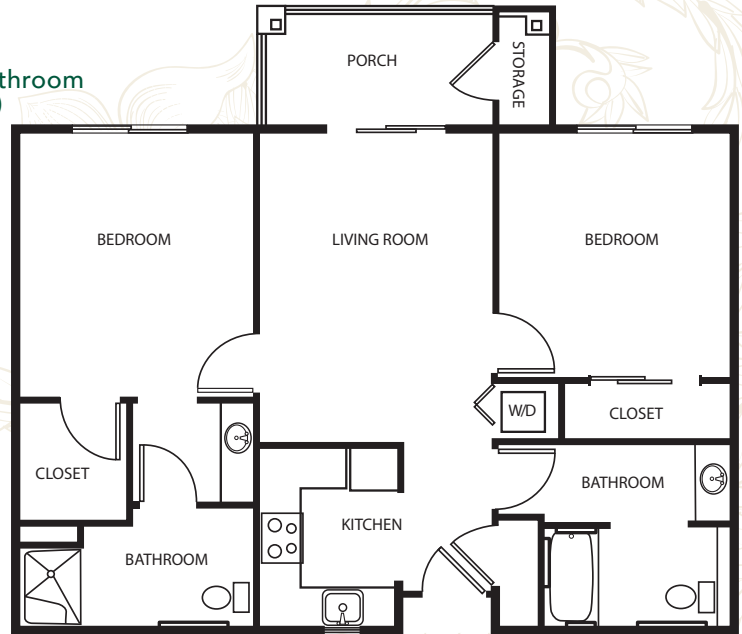

Floor Plans

Two Bedroom, Two Bathroom
with Balcony (P)
with Porch
934 sq. ft.

All measurements are approximate.

Alcove (A-A1)

433 sq. ft.

All measurements are approximate.

GARDEN PLAZA
OF GREENBRIAR COVE
A SENIOR LIVING COMMUNITY

Floor Plans

One Bedroom (H)
with Porch
577 sq. ft.

All measurements are approximate.

One Bedroom Deluxe (J)
Large w/ Porch
1,248 sq. ft.

All measurements are approximate.

One Bedroom (F)
579 sq. ft.

All measurements are approximate.