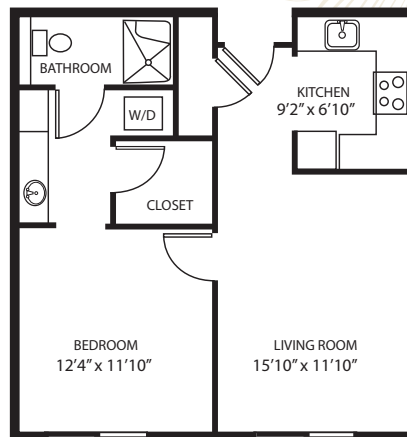

Floor Plans

Two Bedroom, Two Bathroom
with Balcony (P)
with Porch
934 sq. ft.

All measurements are approximate.

Alcove (A-A1)

433 sq. ft.

All measurements are approximate.

GARDEN PLAZA
OF GREENBRIAR COVE
A SENIOR LIVING COMMUNITY

Floor Plans

One Bedroom (H)
with Porch
577 sq. ft.

All measurements are approximate.

One Bedroom Deluxe (J)
Large w/ Porch
1,248 sq. ft.

All measurements are approximate.

One Bedroom (F)
579 sq. ft.

All measurements are approximate.