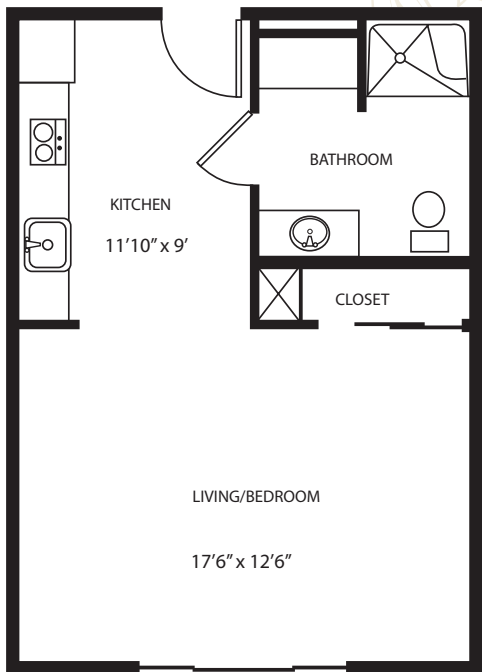

Floor Plans

Two Bedroom, Two Bathroom
with Balcony (P)
with Porch
934 sq. ft.

All measurements are approximate.

Alcove (A-A1)

433 sq. ft.

All measurements are approximate.

GARDEN PLAZA
OF GREENBRIAR COVE
A SENIOR LIVING COMMUNITY

Floor Plans

One Bedroom (H)
with Porch
577 sq. ft.

All measurements are approximate.

One Bedroom Deluxe (J)
Large w/ Porch
1,248 sq. ft.

All measurements are approximate.

One Bedroom (F)
579 sq. ft.

All measurements are approximate.