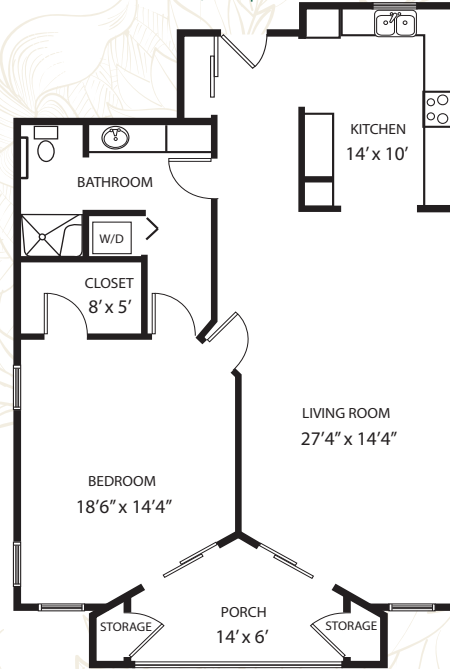

Floor Plans

Two Bedroom, Two Bathroom
with Balcony (P)
with Porch
934 sq. ft.

All measurements are approximate.

Alcove (A-A1)

433 sq. ft.

All measurements are approximate.

GARDEN PLAZA
OF GREENBRIAR COVE
A SENIOR LIVING COMMUNITY

Floor Plans

One Bedroom (H)
with Porch
577 sq. ft.

All measurements are approximate.

One Bedroom Deluxe (J)
Large w/ Porch
1,248 sq. ft.

All measurements are approximate.

One Bedroom (F)
579 sq. ft.

All measurements are approximate.