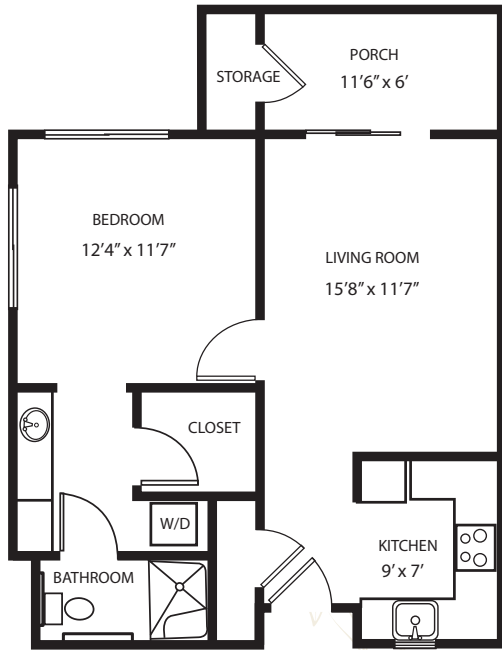

Floor Plans

Two Bedroom, Two Bathroom
with Balcony (P)
with Porch
934 sq. ft.

All measurements are approximate.

Alcove (A-A1)

433 sq. ft.

All measurements are approximate.

GARDEN PLAZA
OF GREENBRIAR COVE
A SENIOR LIVING COMMUNITY

Floor Plans

One Bedroom (H)
with Porch
577 sq. ft.

All measurements are approximate.

One Bedroom Deluxe (J)
Large w/ Porch
1,248 sq. ft.

All measurements are approximate.

One Bedroom (F)
579 sq. ft.

All measurements are approximate.