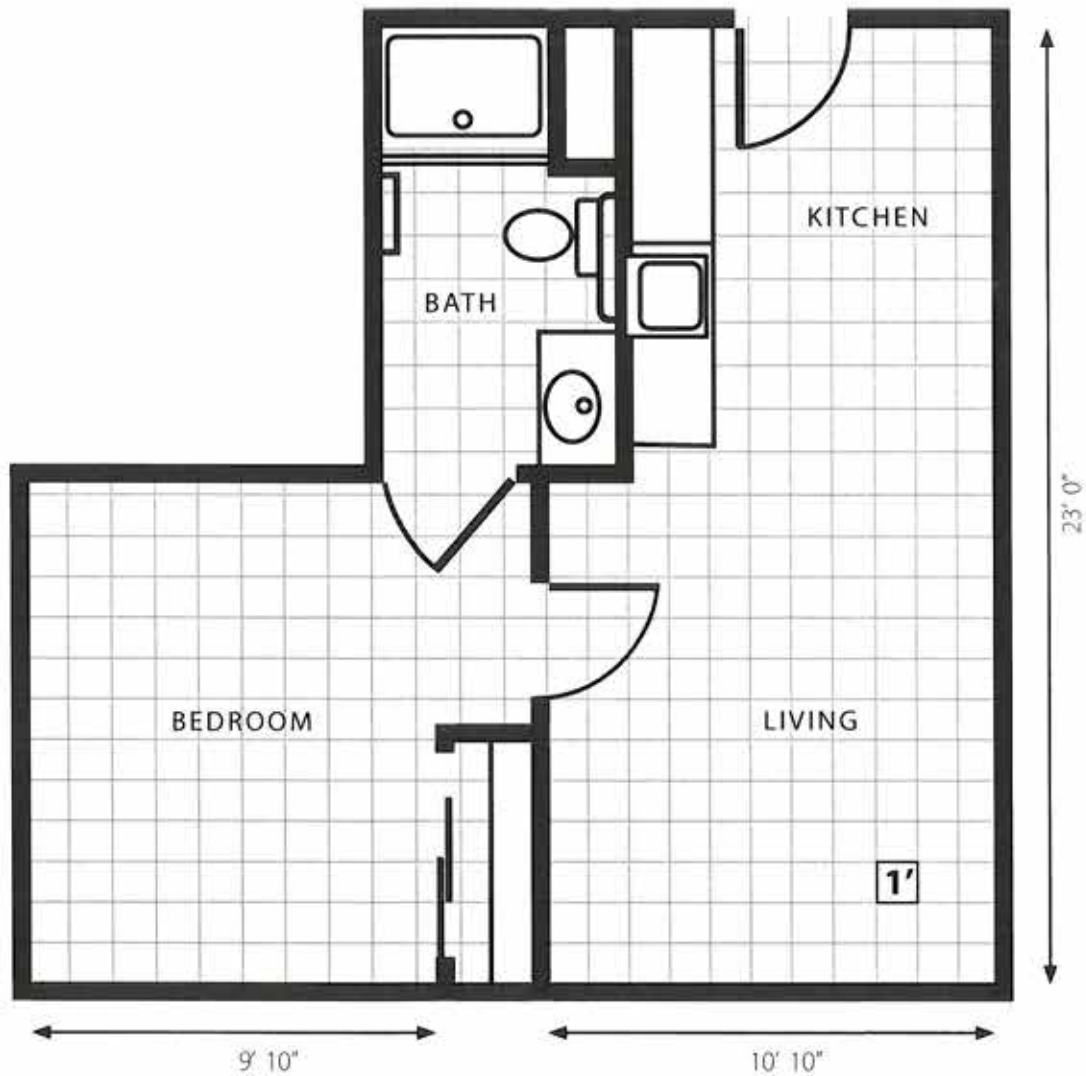

THE HARBOR – ONE BEDROOM

Unit E – 665

LAKE POINTE
LANDING

A CENTURY PARK COMMUNITY

333 Thompson St.
Hendersonville, NC 28792
(828) 693-7800 | 1 (800) 693-7801
LakePointeLanding.com

ONE BEDROOM (A)

575 SQ. FT.

ONE BEDROOM (B)

475 SQ. FT.

TWO BEDROOM (C)

875 SQ. FT.

STUDIO (D)

389 SQ. FT.