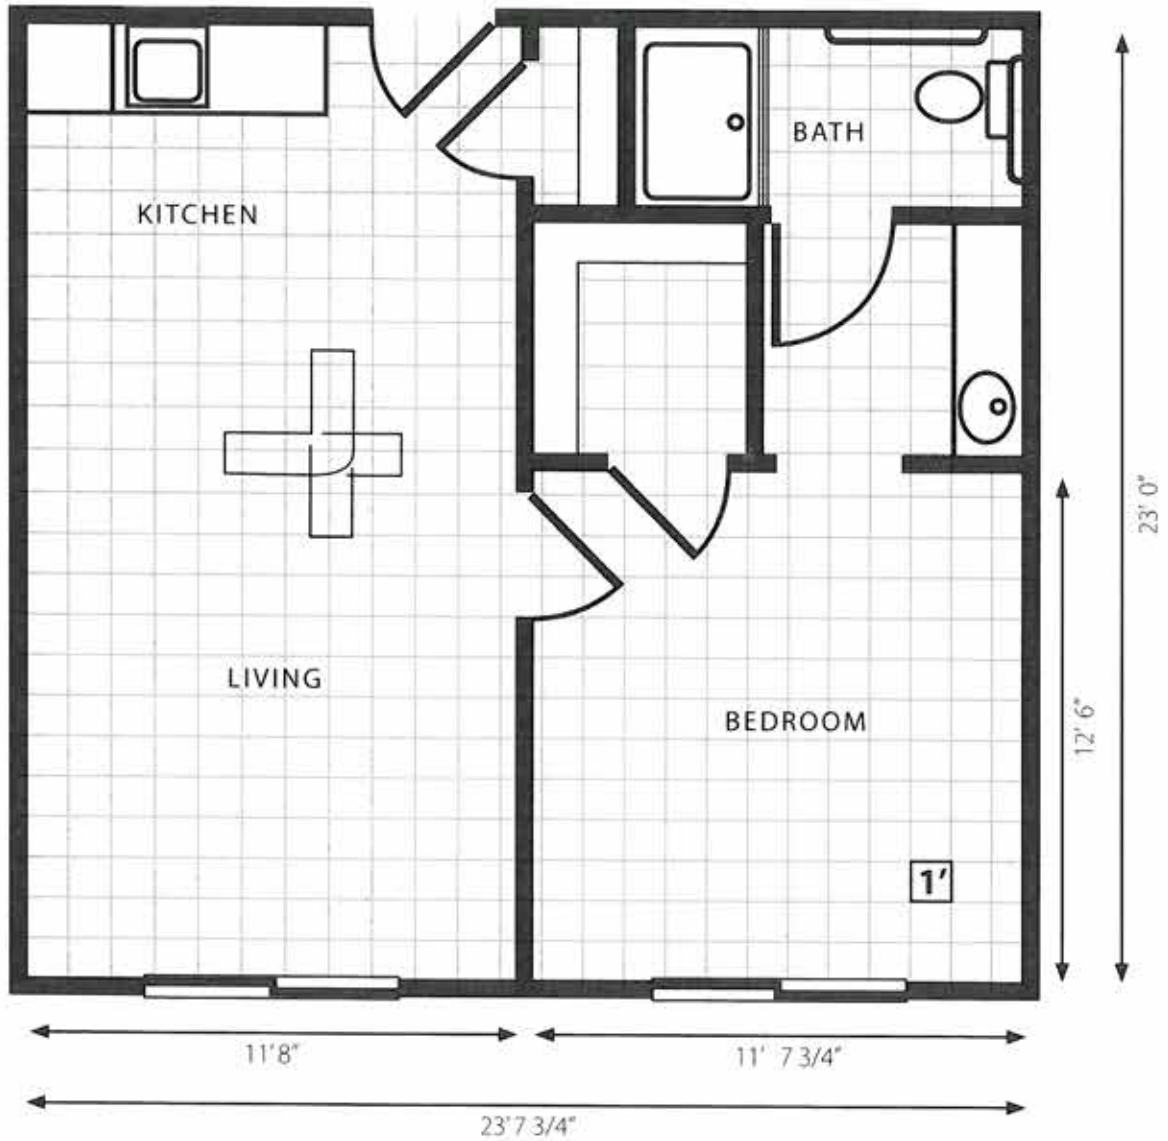

THE HARBOR – ONE BEDROOM

Unit E – 665

LAKE POINTE
LANDING

A CENTURY PARK COMMUNITY

333 Thompson St.
Hendersonville, NC 28792
(828) 693-7800 | 1 (800) 693-7801
LakePointeLanding.com

ONE BEDROOM (A)

575 SQ. FT.

ONE BEDROOM (B)

475 SQ. FT.

TWO BEDROOM (C)

875 SQ. FT.

STUDIO (D)

389 SQ. FT.