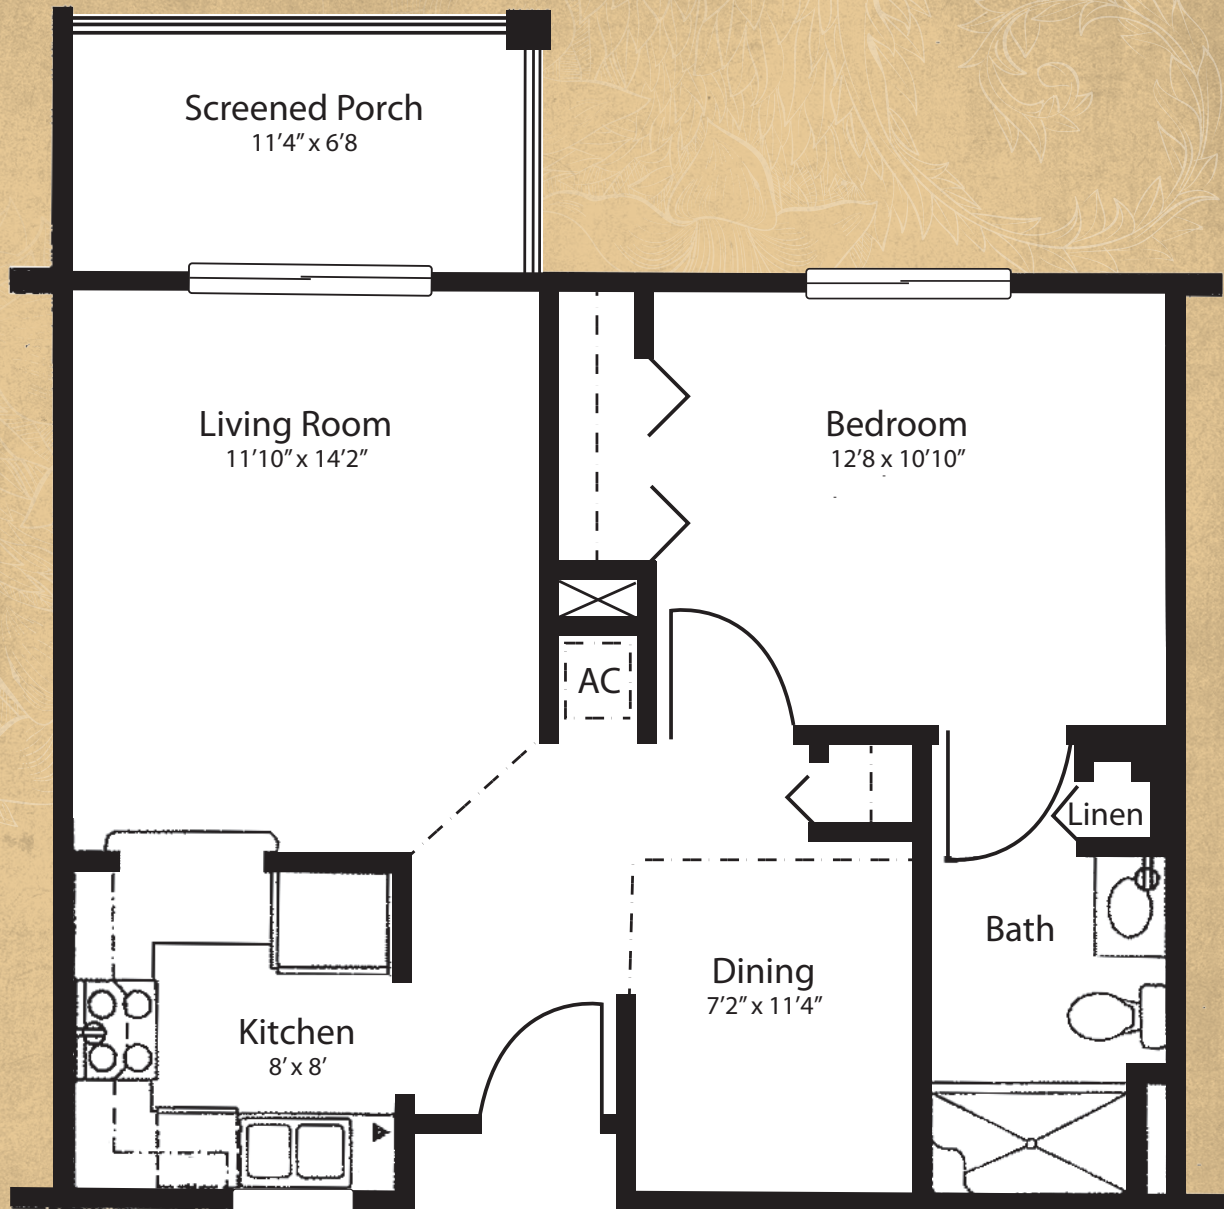

THE HARBOR – ONE BEDROOM

Unit E – 665

LAKE POINTE
LANDING

A CENTURY PARK COMMUNITY

333 Thompson St.
Hendersonville, NC 28792
(828) 693-7800 | 1 (800) 693-7801
LakePointeLanding.com

ONE BEDROOM (A)

575 SQ. FT.

ONE BEDROOM (B)

475 SQ. FT.

TWO BEDROOM (C)

875 SQ. FT.

STUDIO (D)

389 SQ. FT.