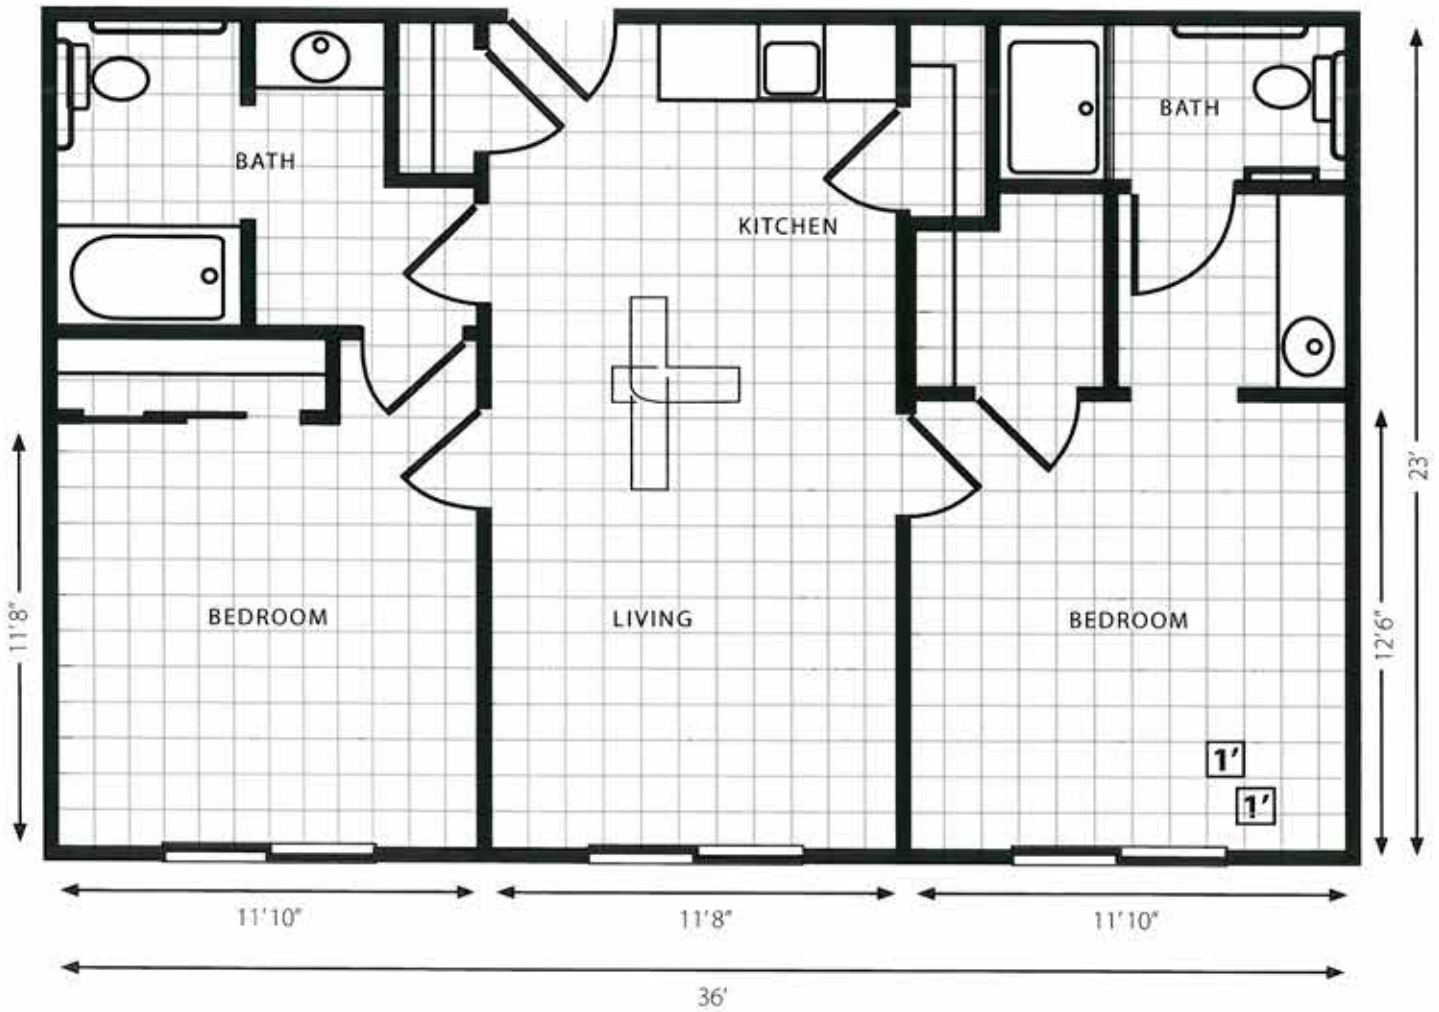

THE HARBOR – ONE BEDROOM

Unit E – 665

LAKE POINTE
LANDING

A CENTURY PARK COMMUNITY

333 Thompson St.
Hendersonville, NC 28792
(828) 693-7800 | 1 (800) 693-7801
LakePointeLanding.com

ONE BEDROOM (A)

575 SQ. FT.

ONE BEDROOM (B)

475 SQ. FT.

TWO BEDROOM (C)

875 SQ. FT.

STUDIO (D)

389 SQ. FT.